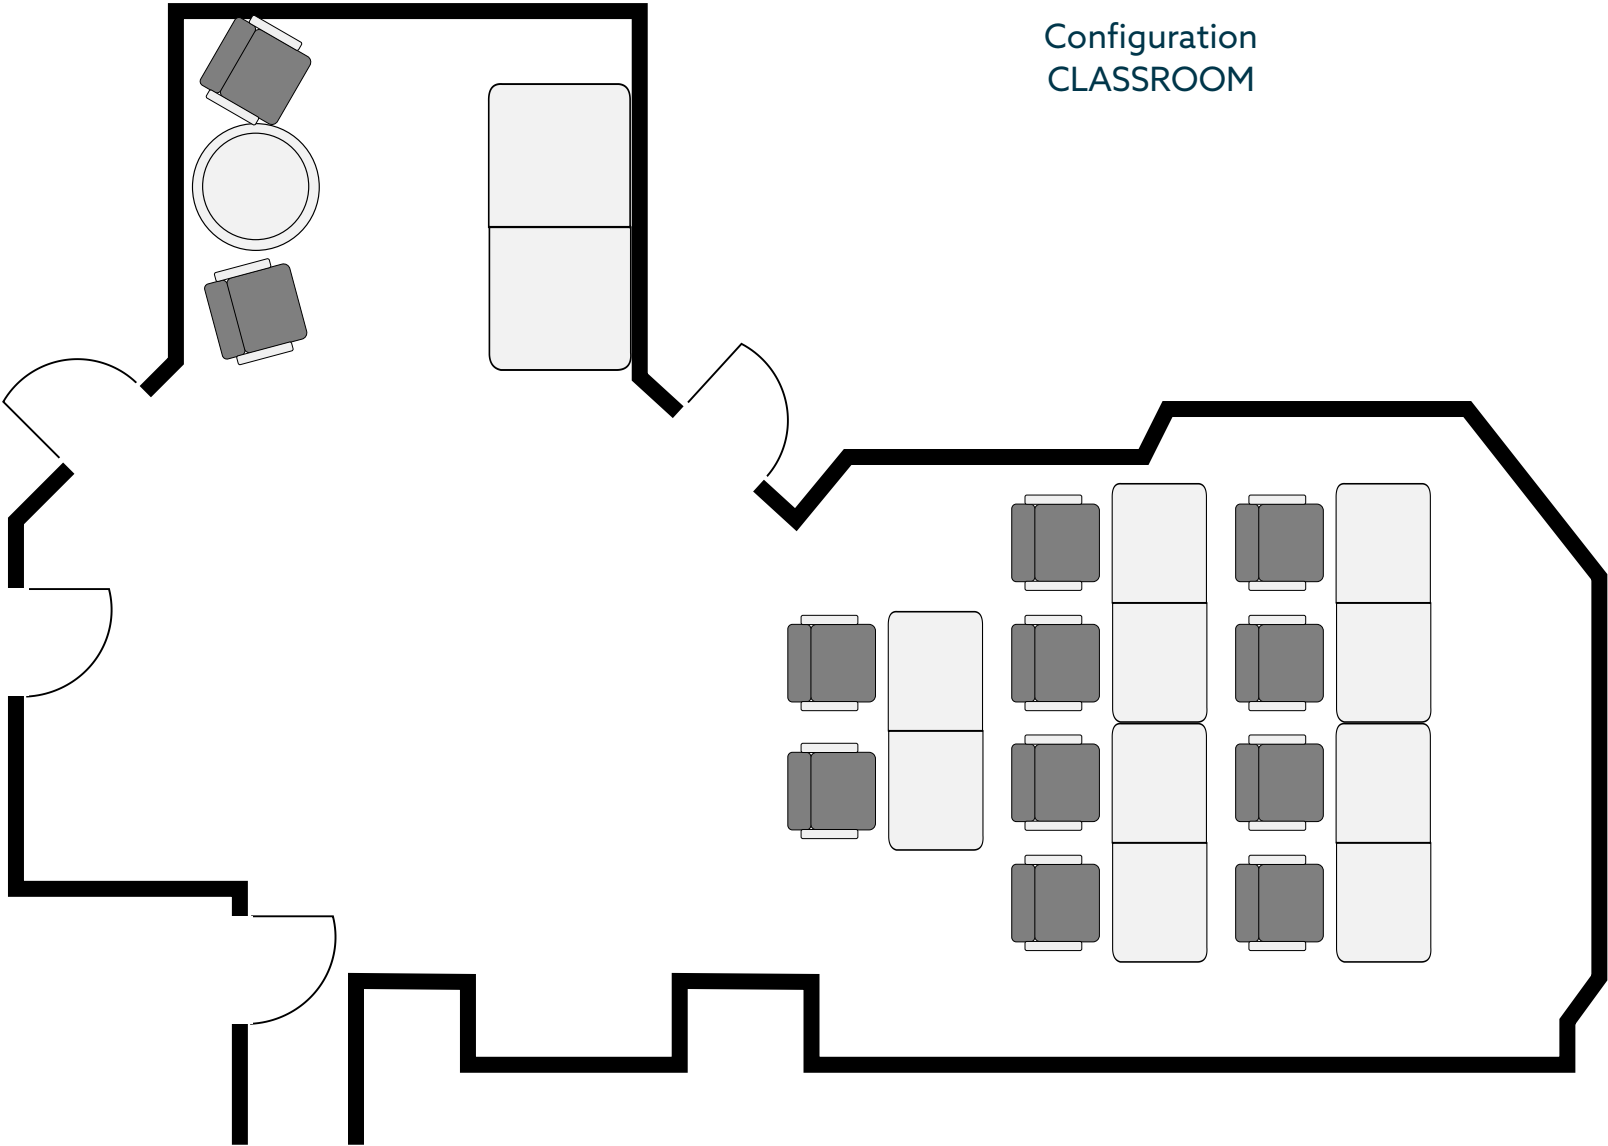

Configuration
BOARDROOM

Configuration
CLASSROOM

Configuration
RECEPTION (max. 50 ppl)

Configuration
U-SHAPED