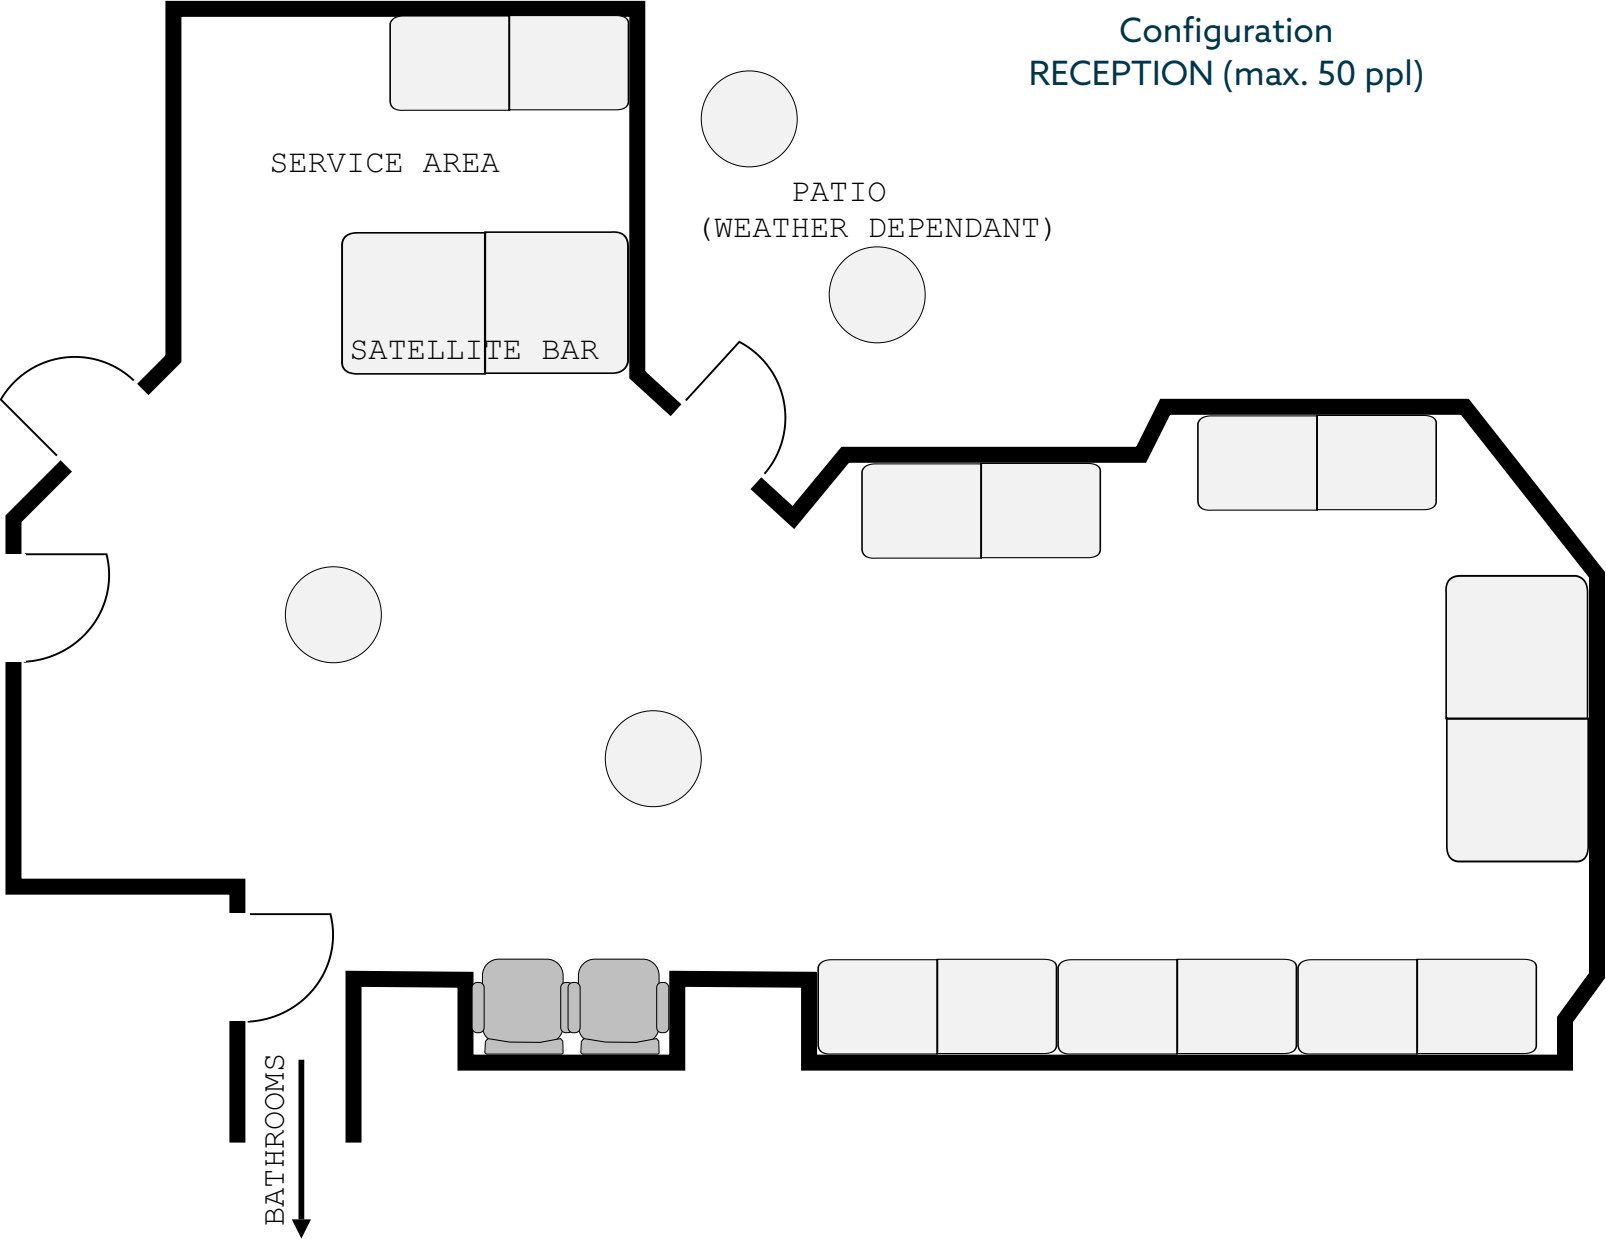

Configuration
BOARDROOM

Configuration
CLASSROOM

Configuration
RECEPTION (max. 50 ppl)

Configuration
U-SHAPED