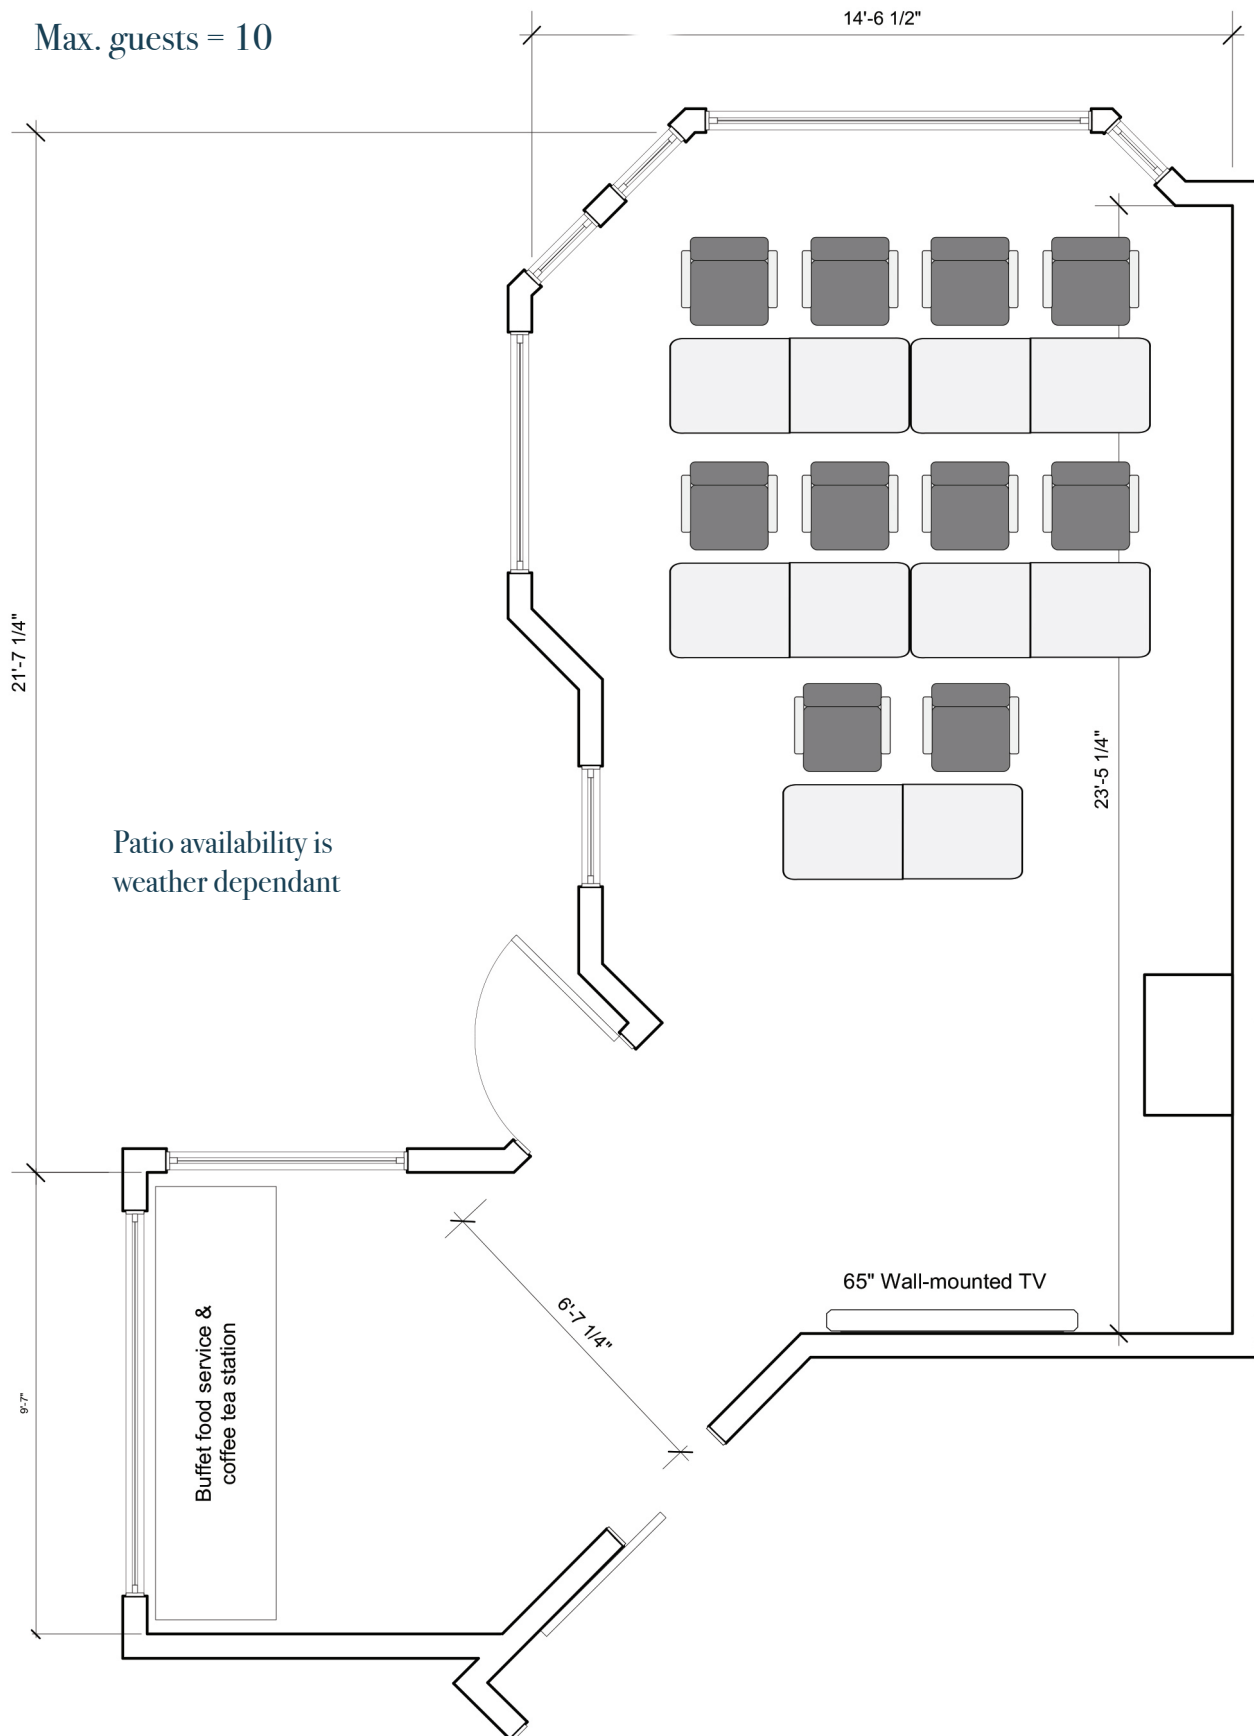

# Configuration BOARDROOM

Max. guests = 16

# Configuration CLASSROOM

Max. guests = 10

# Configuration RECEPTION

Max. guests = 40