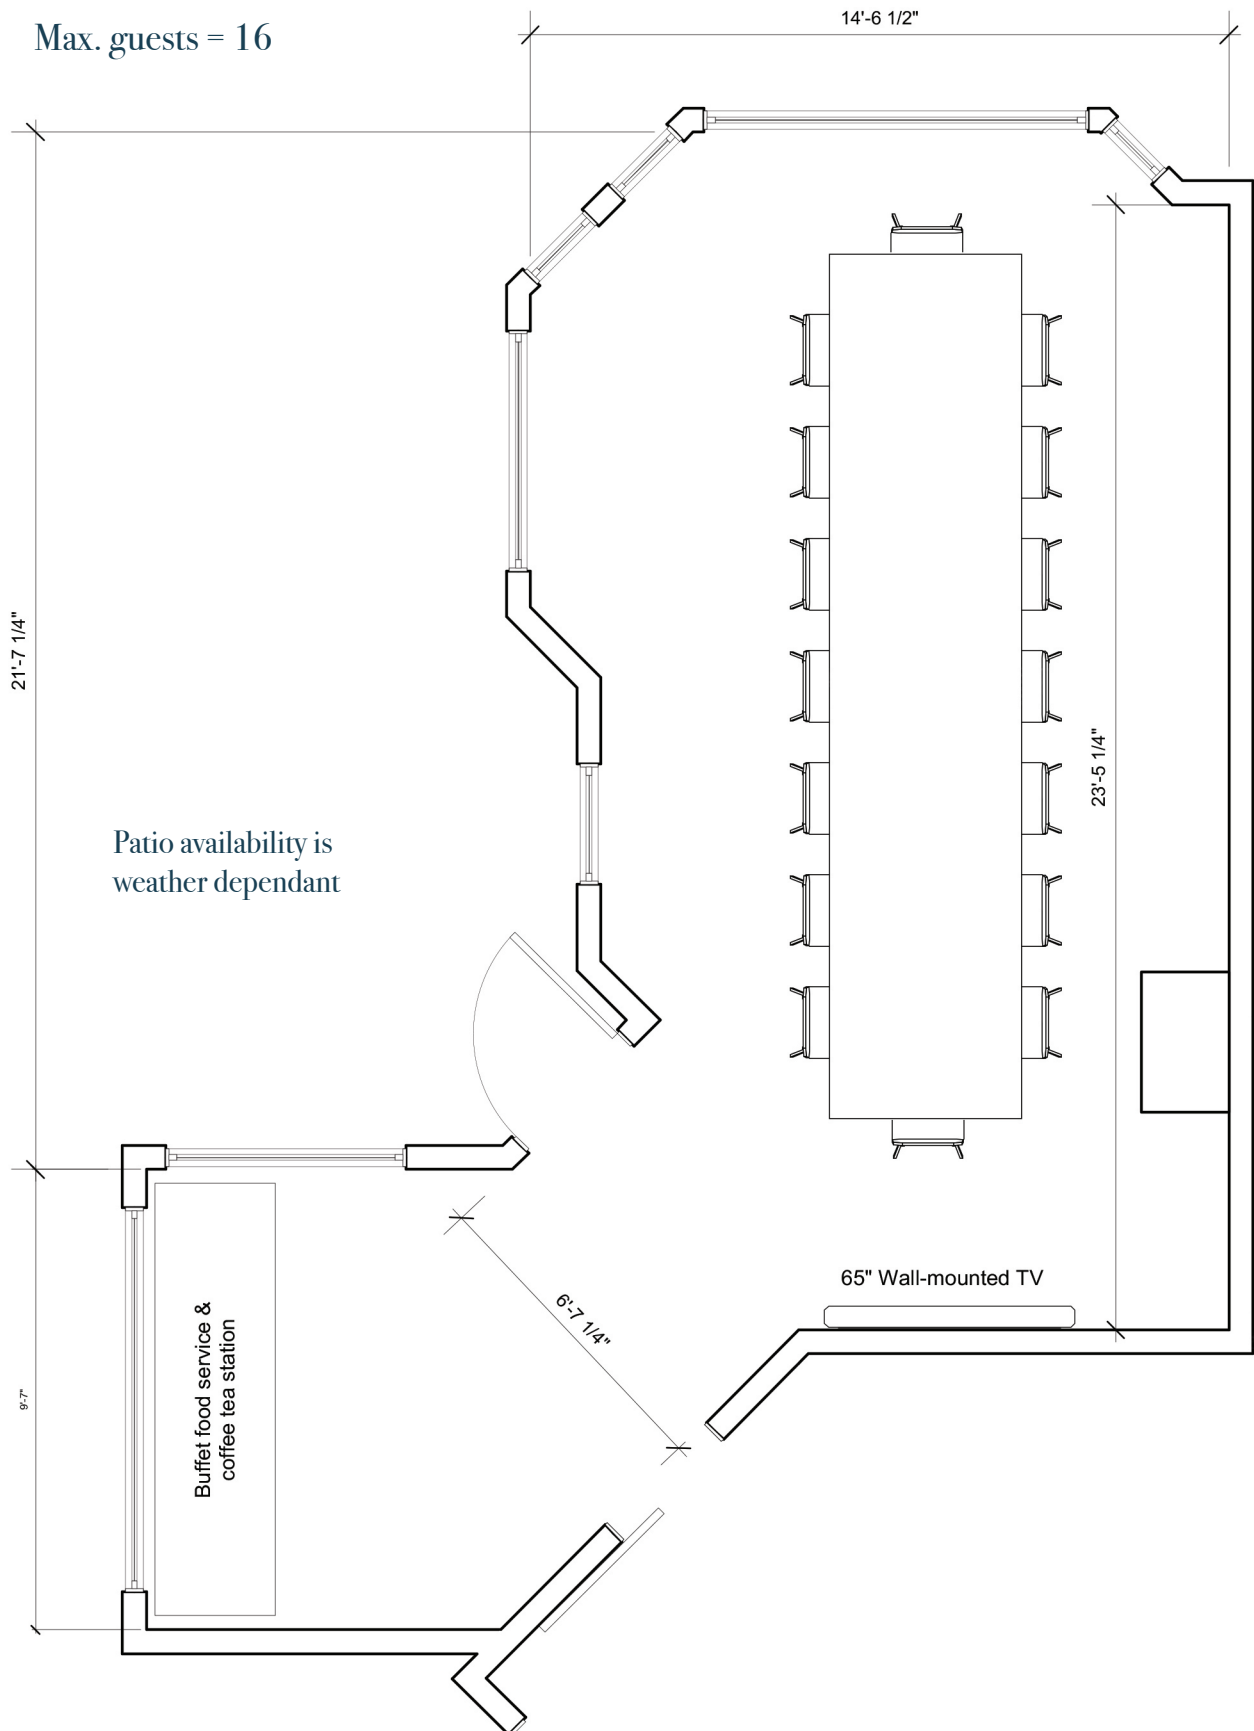

# Configuration BOARDROOM

Max. guests = 16

# Configuration CLASSROOM

Max. guests = 10

# Configuration RECEPTION

Max. guests = 40